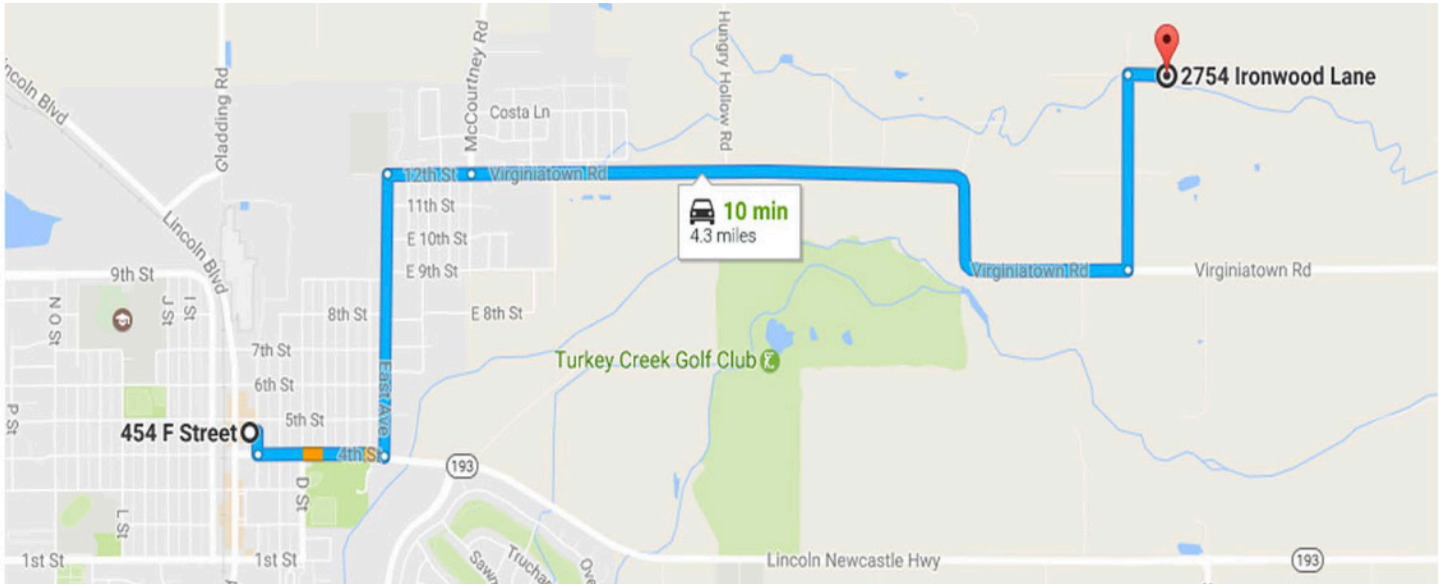

DIRECTIONS TO FIELDHAVEN FELINE CENTER

Mon: 10 AM to 4 PM
Thurs: 10 AM to 4 PM
Sun: Closed

Tues: 10 AM to 6 PM
Fri: 10 AM to 4 PM

Wed: 10 AM to 4 PM
Sat: 12 PM to 4 PM

From Highway 80

- Exit onto Highway 65 North via ramp to Marysville/Lincoln [go 4.7 miles]
- Exit toward Lincoln Boulevard
- Right on Lincoln Boulevard
- Right on McBean Parkway Drive (193)
- Left on East Avenue
- Turn on East 12th Street
- Continue on Virginia Town Road [go 2.2 miles]
- Left onto Daniel Drive [go .5 miles]
- Right on Ironwood Lane

From Sierra College Blvd

- At the end of SC Boulevard, turn right on 193
- Left on Fowler Road [go 1 mile]
- Left on Virginiatown Road
- Right onto Daniel Drive [go .5 miles]
- Right on Ironwood Lane

From Marketplace (above)

- Head south on F Street toward McBean Park Drive
- Left on first cross street on McBean Park
- Left onto East Avenue
- Right onto 12th Street
- Continue onto Virginiatown Road
- Left onto Daniel Drive
- Right at the second cross street onto Ironwood Lane

PLEASE NOTE:

The speed limit on Daniel Drive is 15 MPH. Please respect our rural neighborhood and drive slowly!