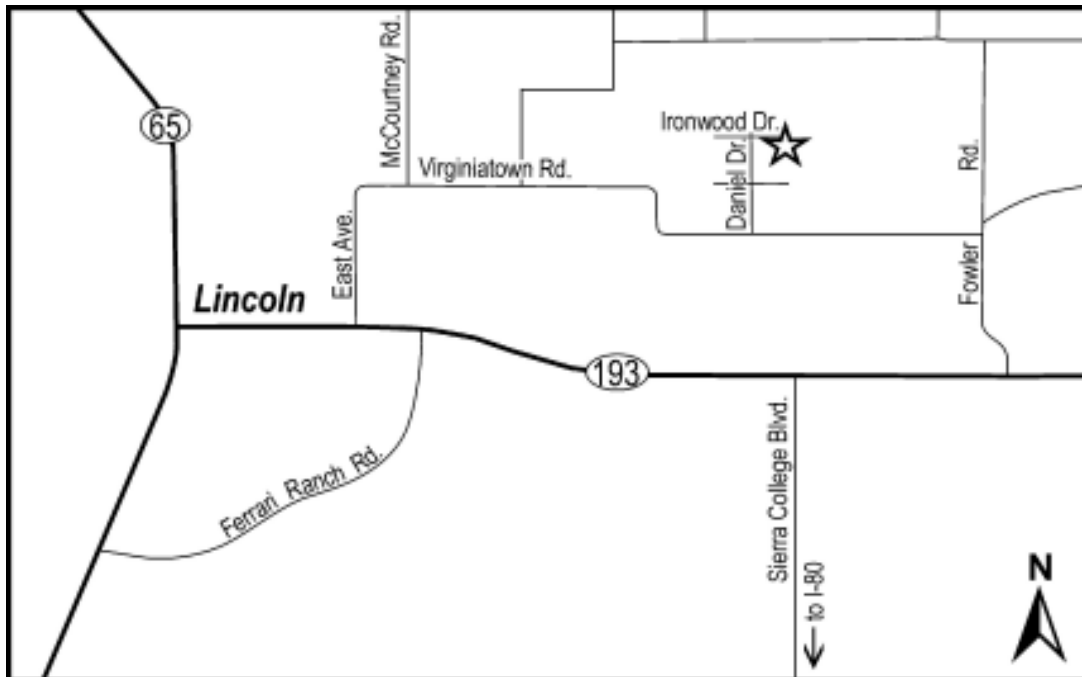

Directions to FieldHaven Feline Rescue

From Highway 65/ Lincoln

- Take Highway 65 N. to Lincoln
- Right on 193 (McBean Parkway)
- Left on East Ave (across from McBean Park)
- Right on East 12th at the end of East Ave.
- East 12th turns into Virginiatown—go approx 2 miles
- Left on Daniel Drive
- Right on Ironwood
- The shelter entrance is on Ironwood—the first driveway on the right

From Sierra College Blvd

- At the end of SC Blvd, turn Right on 193
- Left on Fowler—approx 1 mile
- Left on Virginiatown
- Right on Daniel Drive—approx .5 miles
- Right on Ironwood
- The shelter entrance is on Ironwood—the first driveway on the right.
- **The shelter is straight ahead in the mobile home underneath the oak tree**

Shelter Hours: Saturdays 12 –4
Monday—Friday 10-2

2754 Ironwood Lane ♦ Lincoln, CA 95648
www.fieldhaven.com ♦ 916-434-6022