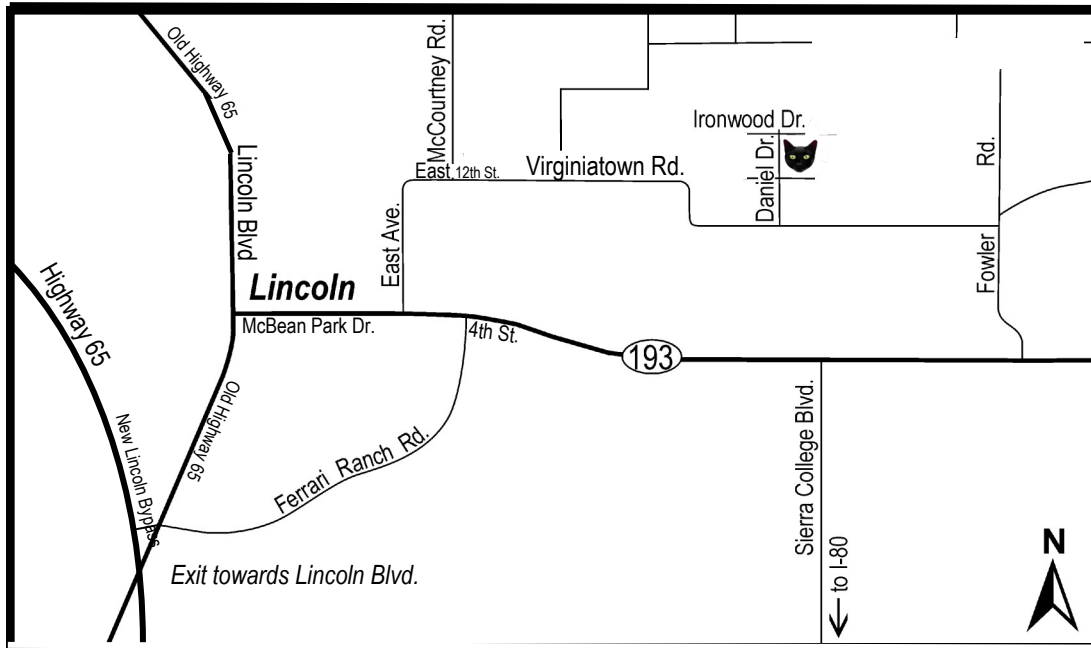

Directions to FieldHaven Feline Center

From Highway 80

- Exit onto Hwy 65 N via ramp to Marysville/Lincoln—go 4.7 miles
- Exit toward Lincoln Blvd, turn
- Right on Lincoln Blvd
- Right on McBean Parkway Dr (193)
- Left on East Ave • Right on East 12th St
- Continue on Virginiatown Rd—2.2 miles
- Left on Daniel Drive—go .5 miles
- Right on Ironwood

From Sierra College Blvd

- At the end of SC Blvd, turn Right on 193
- Left on Fowler—go 1 mile
- Left on Virginiatown Rd
- Right on Daniel Drive—go .5 miles
- Right on Ironwood

The shelter entrance is on Ironwood—the first driveway on the right.
Use the code 2020 to open the gate. The key pad is to your left, half way up the driveway.
The shelter is straight ahead in the large stucco building.

**PLEASE NOTE: The speed limit on Daniel Drive is 15 mph.
Please respect our rural neighborhood and drive slowly!**

Shelter Hours: M W Th F 10-4, Tue 10-6, Sat 12-4